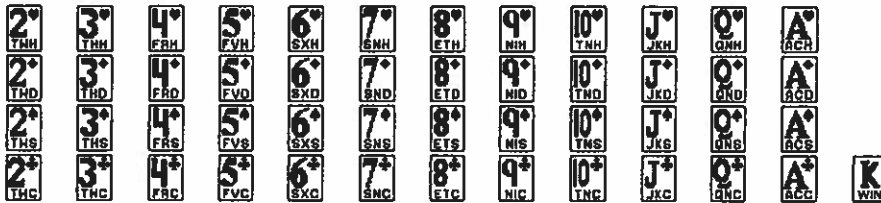

Oklahoma Lottery Commission
INSTANT GAME PROCEDURES
INSTANT GAME NO. 587 "KING OF CASH"

1. **Instant Game Number:** 587
2. **Game Name:** KING OF CASH
3. **Retail Sales Price:** \$1
4. **Overall Odds:** 1:4.31
5. **Play Style:** FIND
6. **Pack Size:** 300 TICKETS
7. **Play Symbols and Captions:**

PLAY SYMBOLS

PRIZE SYMBOLS

\$1 ONEDOL	\$2 THOODL	\$3 THROOL	\$4 FORDOL	\$6 SIXDOL	
\$8 EGTOOL	\$11 ELEVEN	\$15 FIFTH	\$30 THIRTY	\$350 THRFTY	\$3,500 THFVHH

8. **Prize Levels:** \$1, \$2, \$3, \$4, \$6, \$8, \$11, \$15, \$30, \$350 and \$3,500
9. **Retailer Paid Prizes:** \$\$1, \$2, \$3, \$4, \$6, \$8, \$11, \$15, \$30 and \$350
10. **U.P.C. CODE:** 8 83394 00587 1